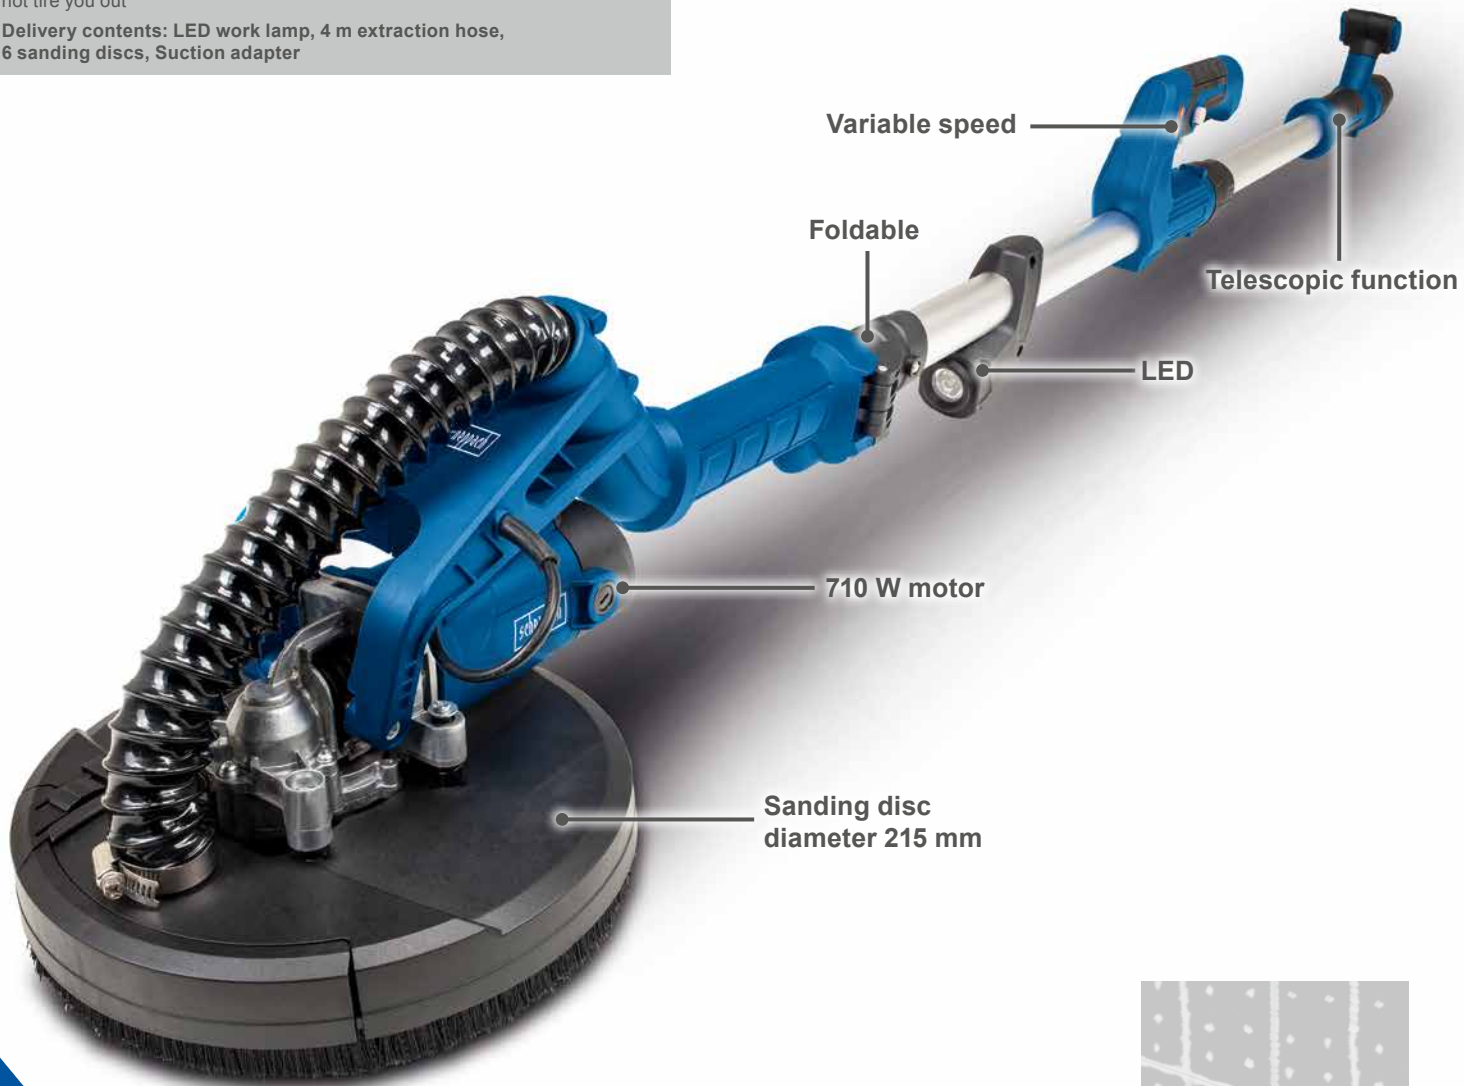

WALL AND CEILING SANDER

- Powerful 710 W motor
- Variable speed control enables perfect results on different surfaces
- Large areas can be covered in one operation thanks to a 210 mm sanding plate
- With telescopic function for optimized working on areas that are difficult to access
- Sanding disc can be quickly changed using the velcro fastener
- Its light weight of 4.9 kg and many grip options allow working that does not tire you out
- Delivery contents: LED work lamp, 4 m extraction hose, 6 sanding discs, Suction adapter

INCLUDED

6 pcs